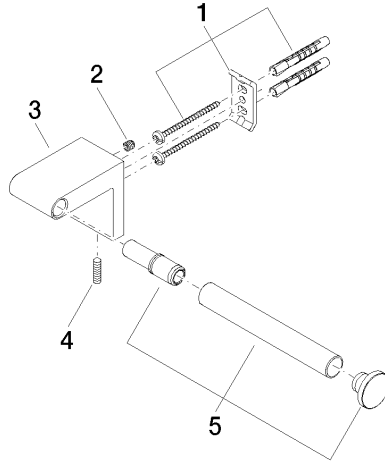

83 500 670

- width 166mm
- height 60 mm
- 73mm projection

	Chrome	83 500 670-00
	Brushed Platinum	83 500 670-06
	Dark Chrome	83 500 670-19
	Matte Black	83 500 670-33
	Brushed Chrome	83 500 670-93

83 500 670

mm [inches]

83 500 670

Parts for other finishes can be found here: Brushed Platinum

### Spare parts list

No.	Item Number	Name	Quantity used	Delivery time
1	05 17 20 736 00 90	fixing set	1	2
2	09 31 11 049 90	pin	1	2
3	08 17 67 502-00	holder	1	10
4	04 31 11 113 00 90	pin	1	2
5	90 28 22 650 00-00	holder	1	10