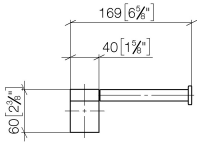

83 500 670

- width 166mm
- height 60 mm
- 73mm projection

	Chrome	83 500 670-00
	Brushed Platinum	83 500 670-06
	Dark Chrome	83 500 670-19
	Matte Black	83 500 670-33
	Brushed Chrome	83 500 670-93

83 500 670

mm [inches]

83 500 670

Parts for other finishes can be found here: Brushed Platinum

### Spare parts list

No.	Item Number	Name	Quantity used	Delivery time
1	05 17 20 736 00 90	fixing set	1	2
2	09 31 11 049 90	pin	1	2
3	08 17 67 502-00	holder	1	10
4	04 31 11 113 00 90	pin	1	2
5	90 28 22 650 00-00	holder	1	10