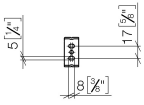

83 500 670

- width 166mm
- height 60 mm
- 73mm projection

	Chrome	83 500 670-00
	Brushed Platinum	83 500 670-06
	Dark Chrome	83 500 670-19
	Matte Black	83 500 670-33
	Brushed Chrome	83 500 670-93

83 500 670

mm [inches]

83 500 670

Parts for other finishes can be found here: Brushed Platinum

### Spare parts list

No.	Item Number	Name	Quantity used	Delivery time
1	05 17 20 736 00 90	fixing set	1	2
2	09 31 11 049 90	pin	1	2
3	08 17 67 502-00	holder	1	10
4	04 31 11 113 00 90	pin	1	2
5	90 28 22 650 00-00	holder	1	10