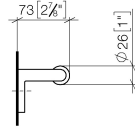

83 500 670

- width 166mm
- height 60 mm
- 73mm projection

	Chrome	83 500 670-00
	Brushed Platinum	83 500 670-06
	Dark Chrome	83 500 670-19
	Matte Black	83 500 670-33
	Brushed Chrome	83 500 670-93

83 500 670

mm [inches]

83 500 670

Parts for other finishes can be found here: Brushed Platinum

### Spare parts list

No.	Item Number	Name	Quantity used	Delivery time
1	05 17 20 736 00 90	fixing set	1	2
2	09 31 11 049 90	pin	1	2
3	08 17 67 502-00	holder	1	10
4	04 31 11 113 00 90	pin	1	2
5	90 28 22 650 00-00	holder	1	10